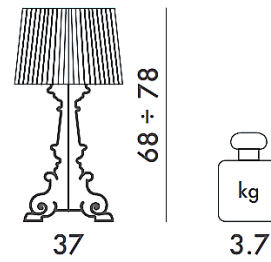

Brand: **KARTELL**
Item type: Table Lamp
Item code: 9071/B4
Designer: Ferruccio Laviani
Color: Crystal
Dimension: 9.5 x 9.5 x 31 cm

Please click the link for more option and finishes:

https://www.kartell.com/IT/it/illuminazione/bourgie/09070?variantName=x_colorVariant&variantValue=B4